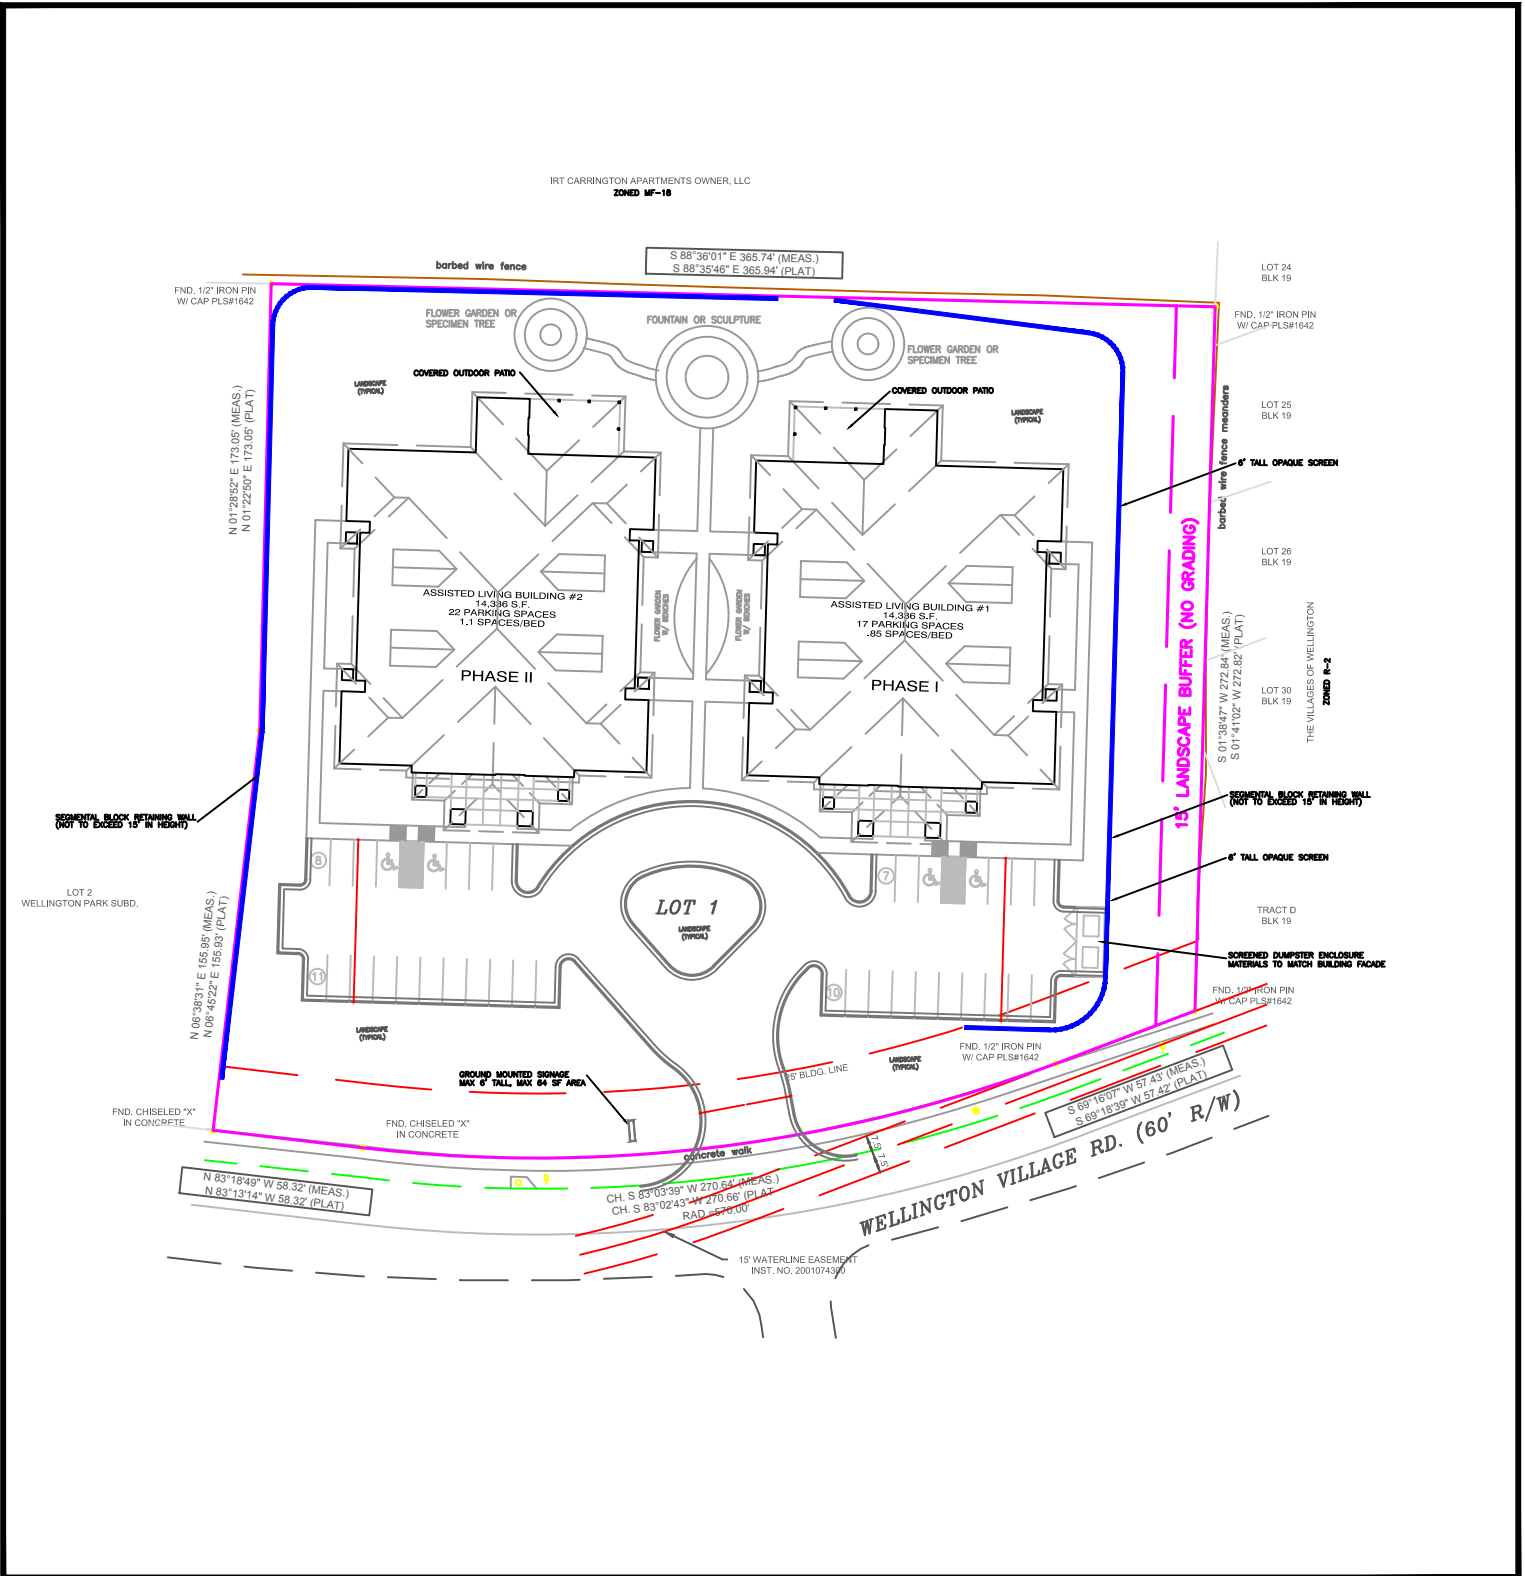

IRT CARRINGTON APARTMENTS OWNER, LLC
 ZONED MF-18

Sketch

City of Little Rock Planning & Development

Case No: **Z-4807-P**

Name: Wellington Park

Location: North of Wellington Village Road
 just east of Kirk and Wellington Village Road int.

Issue: Revised Short-form from PD-O